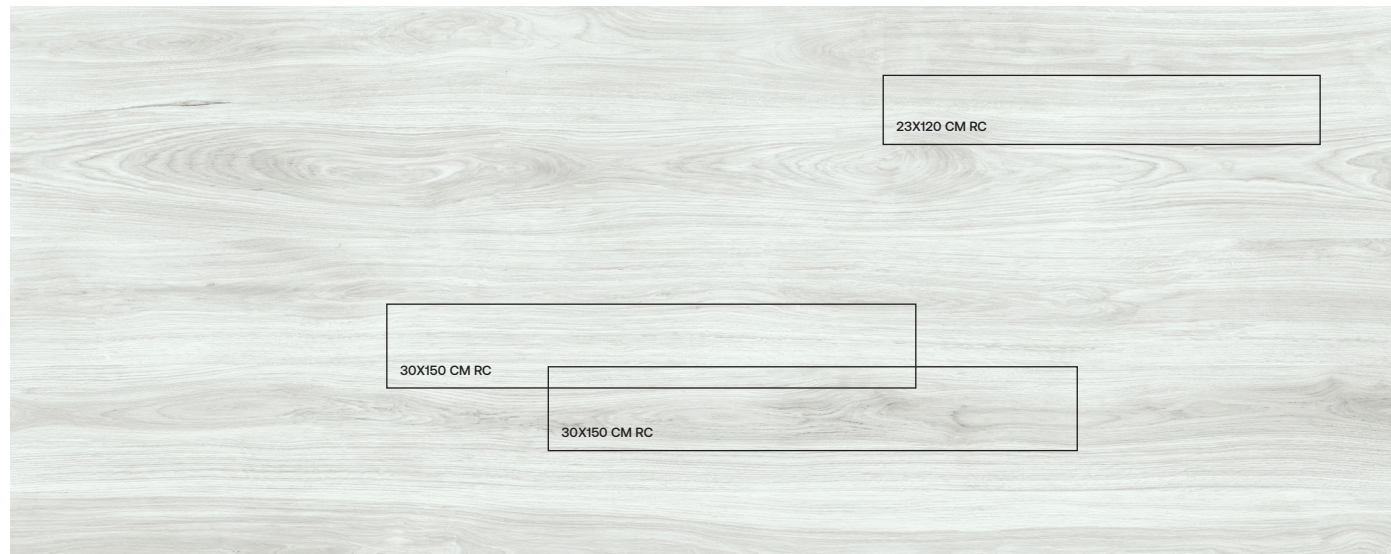

White 300X300cm

matt finish → V1 shade variation

vitacer.es

VITACER

iWood White 23x120cm RC

iWood

WOOD

PORCELAIN TILE