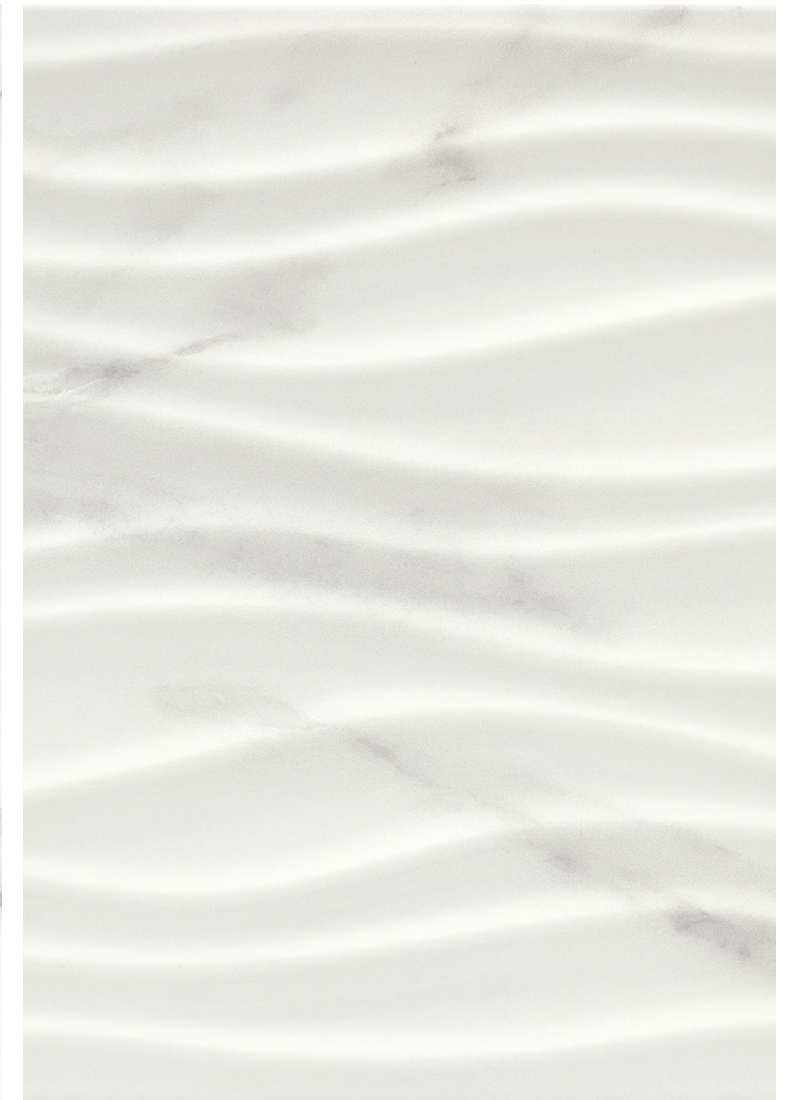

White Dec

gloss finish → V2 shade variation