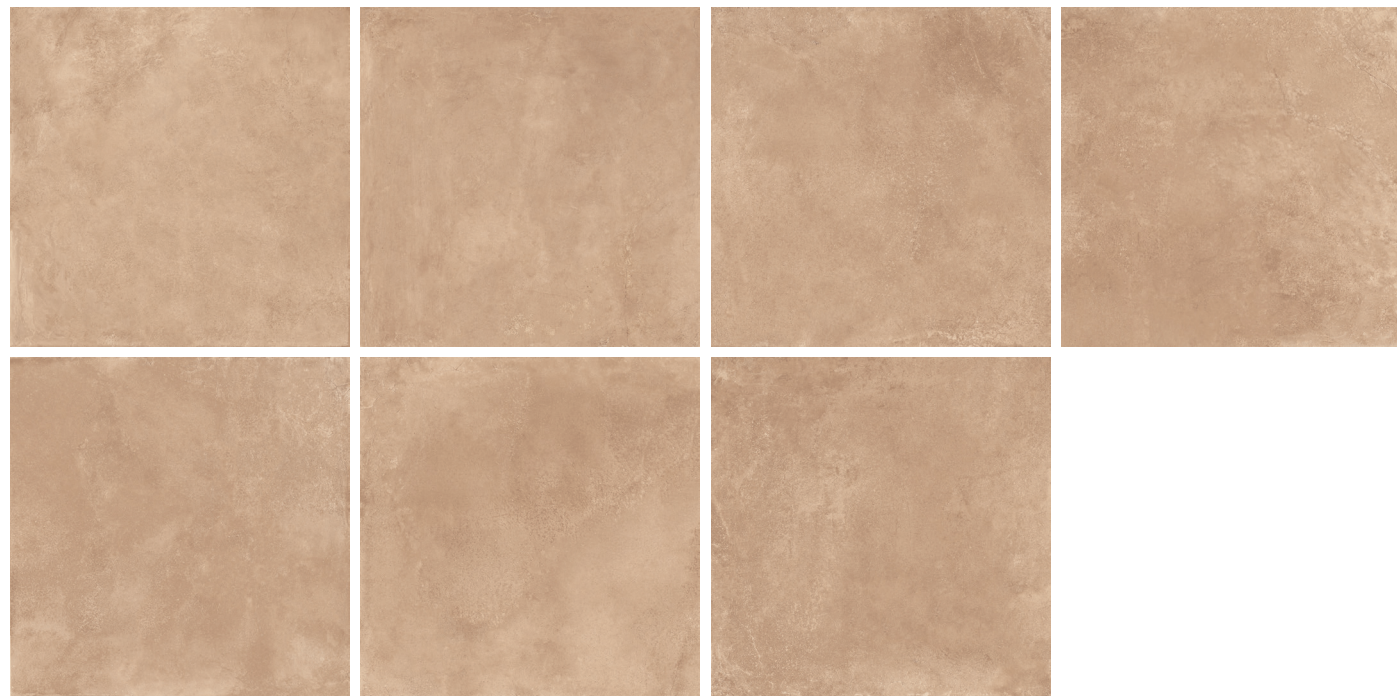

Argile

INFORMACIÓN TÉCNICA · TECHNISCHE INFORMATION
DONNÉES TECHNIQUES · TECHNISCHE MERKMALE

PORCELÁNICO · PORCELAIN TILE
GRÈS CÉRAM · FEINSTEINZEUG

COLORES · COLORS · COULEURS · FARBEN

TERRA NATURAL SAND

PIEZAS ESPECIALES · SPECIAL PIECES
PIÈCES SPÉCIALES · FORMSTÜCKE

Standard
30X30cm (5X5)
11,8"X11,8"

Hexagon
25,9X21,2cm
10,2"X8,3"

Mureto
20X7,5cm
7,9"X2,95"

Rodapié
Skirting
Plinthes
Sockelleiste

Peldaño
Step
Nez de marche
Stufe

PACKING

FORMATOS · SIZES · TAILLES · FORMATE

100X100cm RC
40"X40"

60X120cm RC
24"X48"

60X60cm RC
24"X24"

60X60cm RC
24"X24"

DESARROLLO GRÁFICO · GRAPHIC DEVELOPMENT · DÉVELOPPEMENT GRAPHIQUE · GRAFIKEN

Terra 100X100cm

matt finish → V2 shade variation