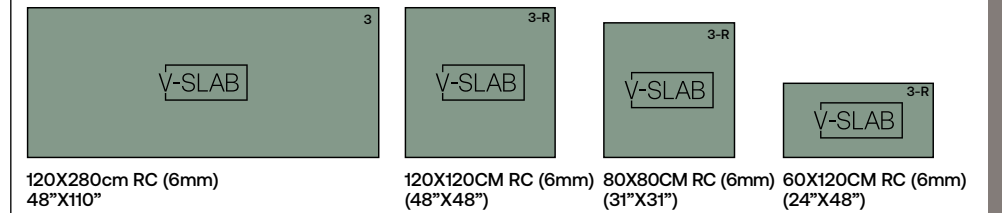

DESARROLLO GRÁFICO · GRAPHIC DEVELOPMENT · DÉVELOPPEMENT GRAPHIQUE · GRAFIKEN

Pearl 120x280cm
↓