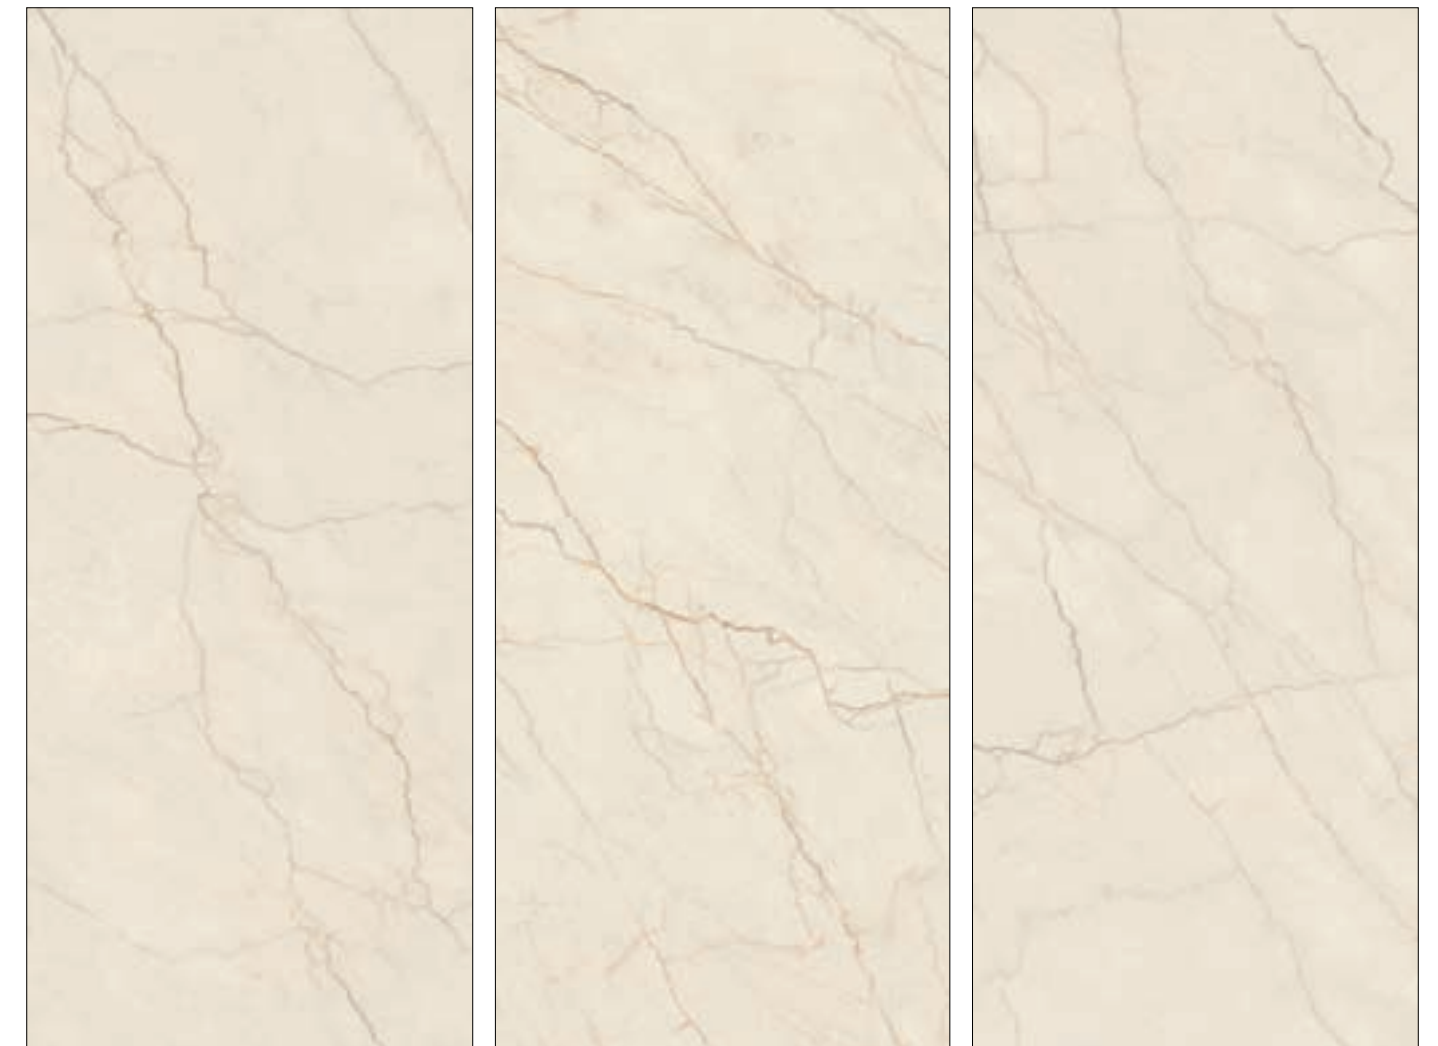

matt finish → V2 shade variation