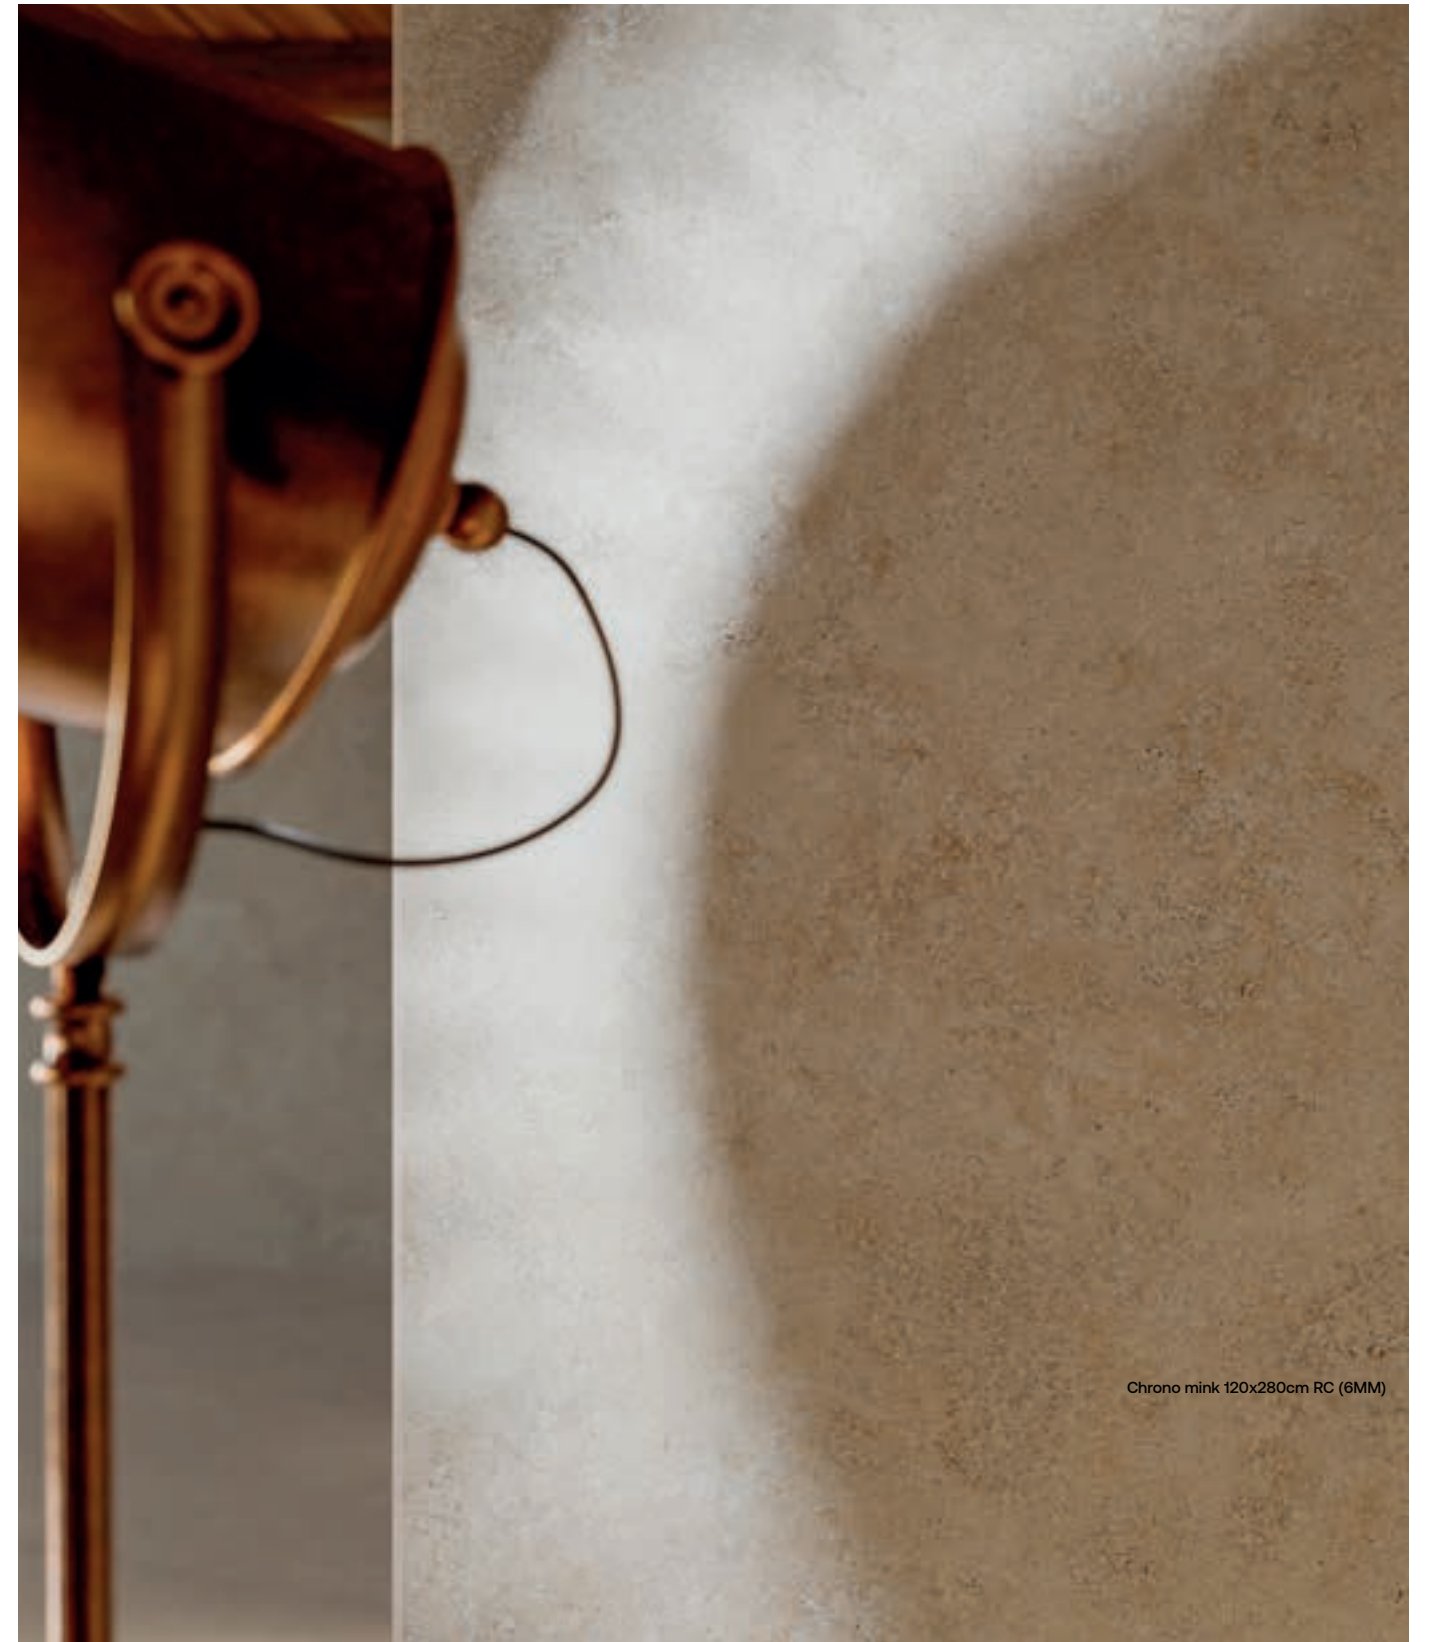

Wood

142 → **Feelwood**
15X90CM
23X120CM RC

Concrete

148 → **Koru**
30X60CM RC
60X60CM RC
60X120CM RC
100X100CM RC

Basics

154 → **Lavik**
60X60CM

White

160 → **Radiant**
60x120CM RC (6MM)
120x280CM RC (6MM)

VITACER

Chrono mink 120x280cm RC (6MM)