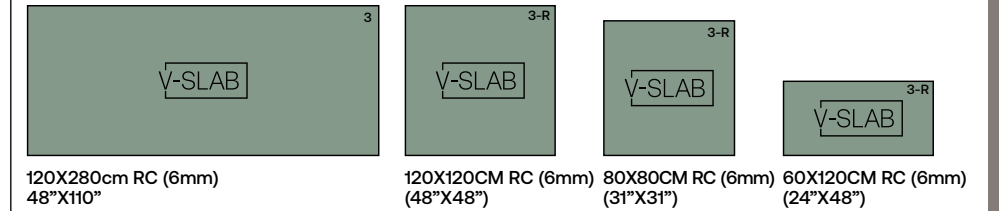

DESARROLLO GRÁFICO · GRAPHIC DEVELOPMENT · DÉVELOPPEMENT GRAPHIQUE · GRAFIKEN

Pearl 120x280cm
↓