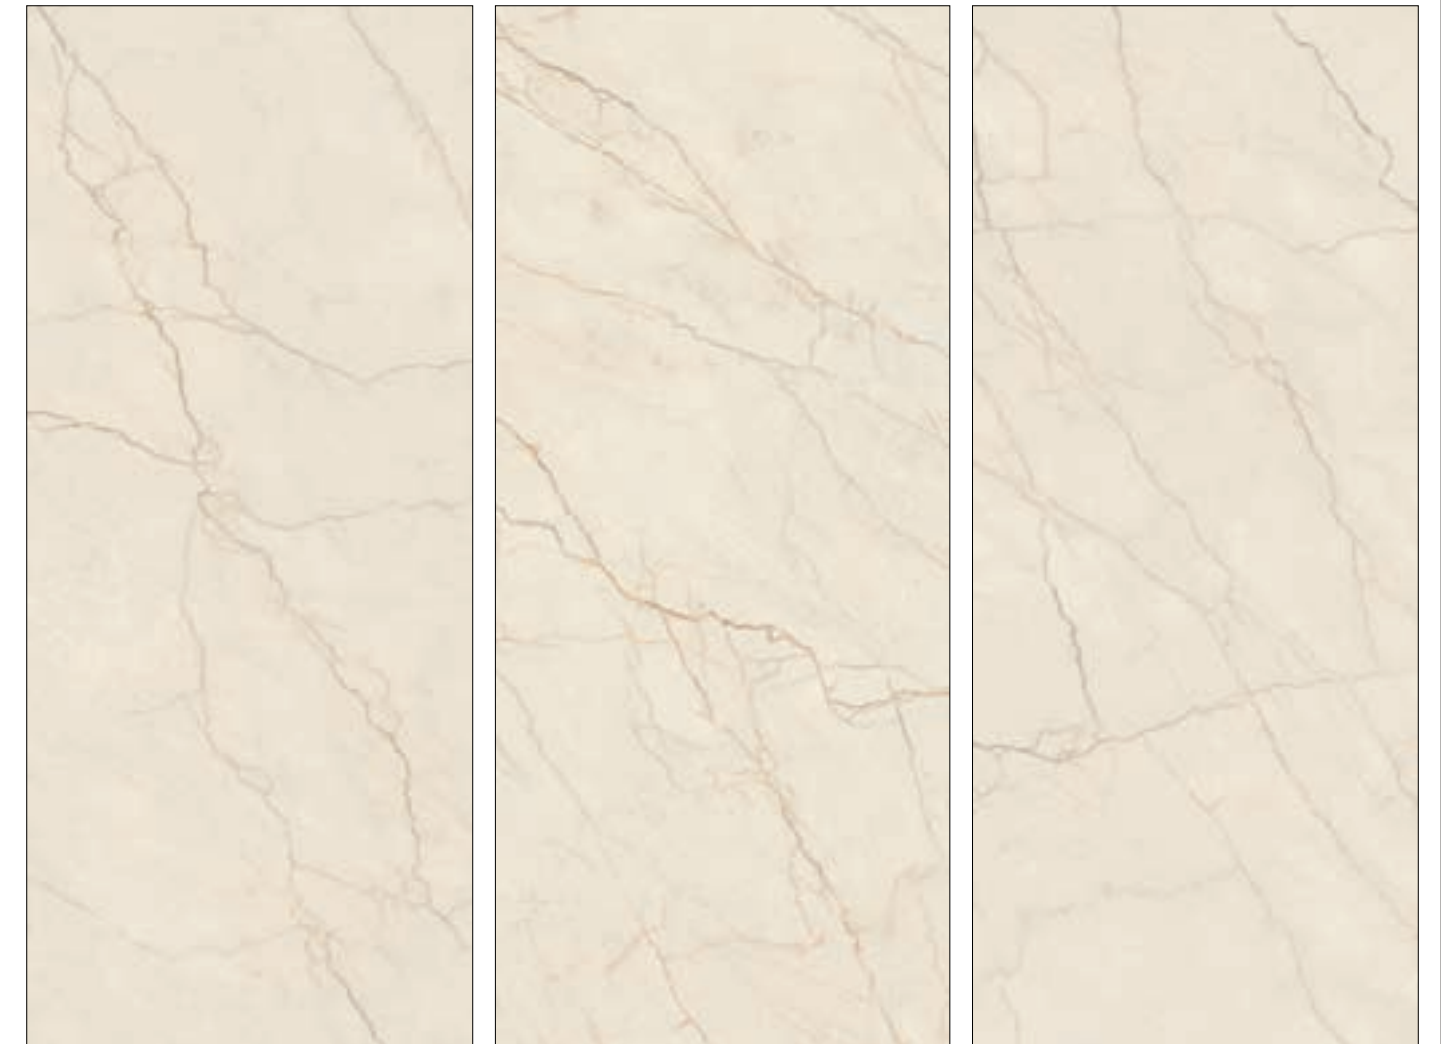

matt finish → V2 shade variation