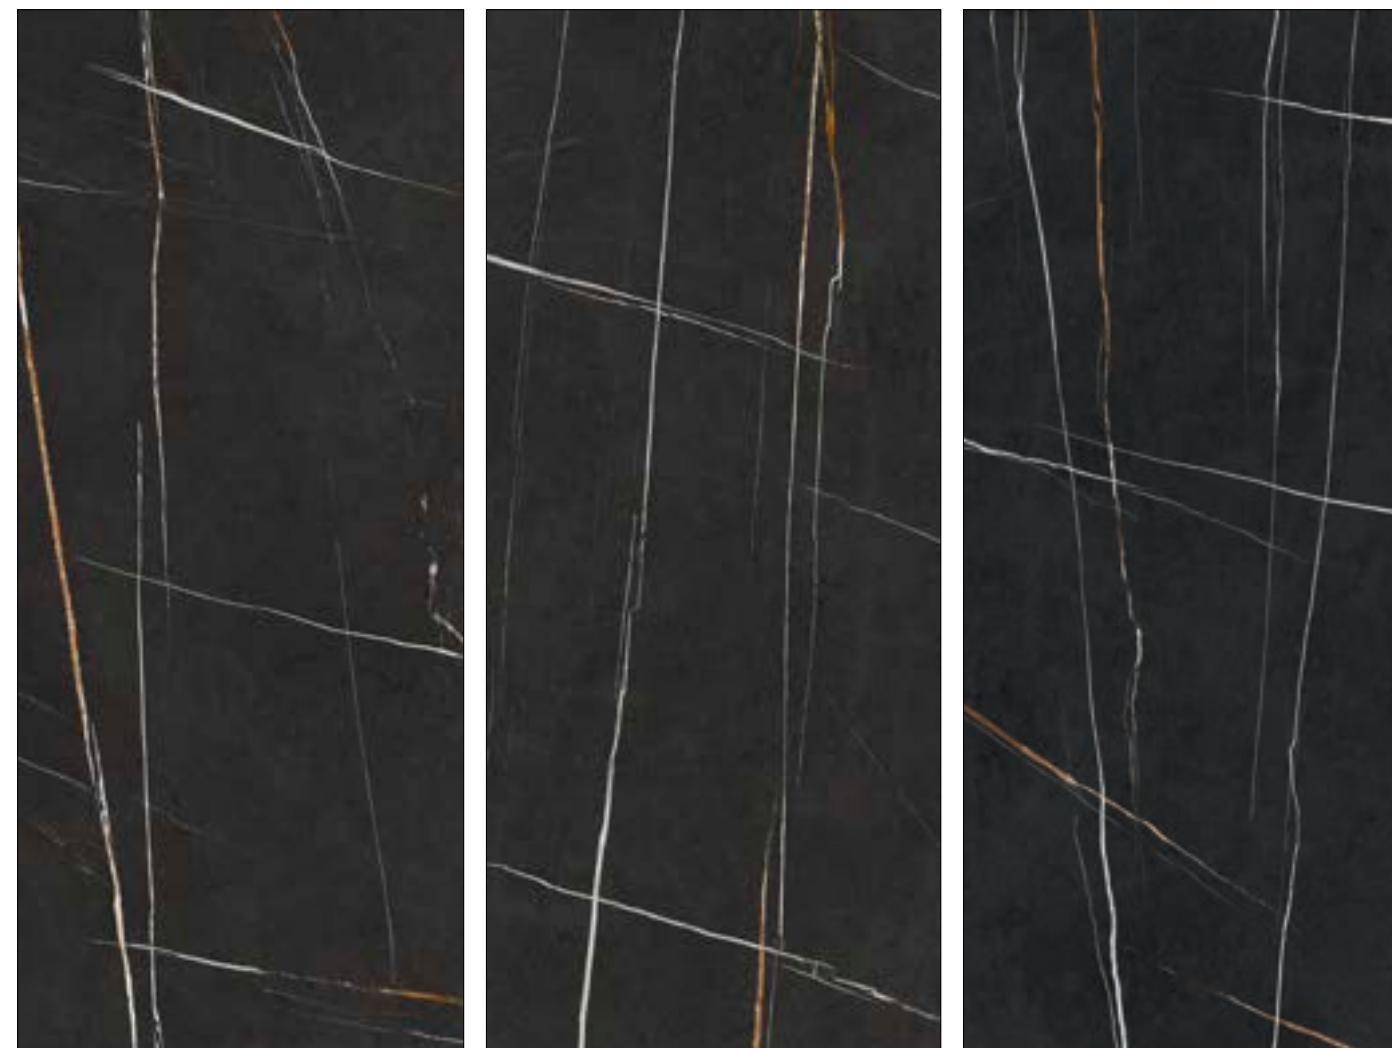

polished finish → V2 shade variation