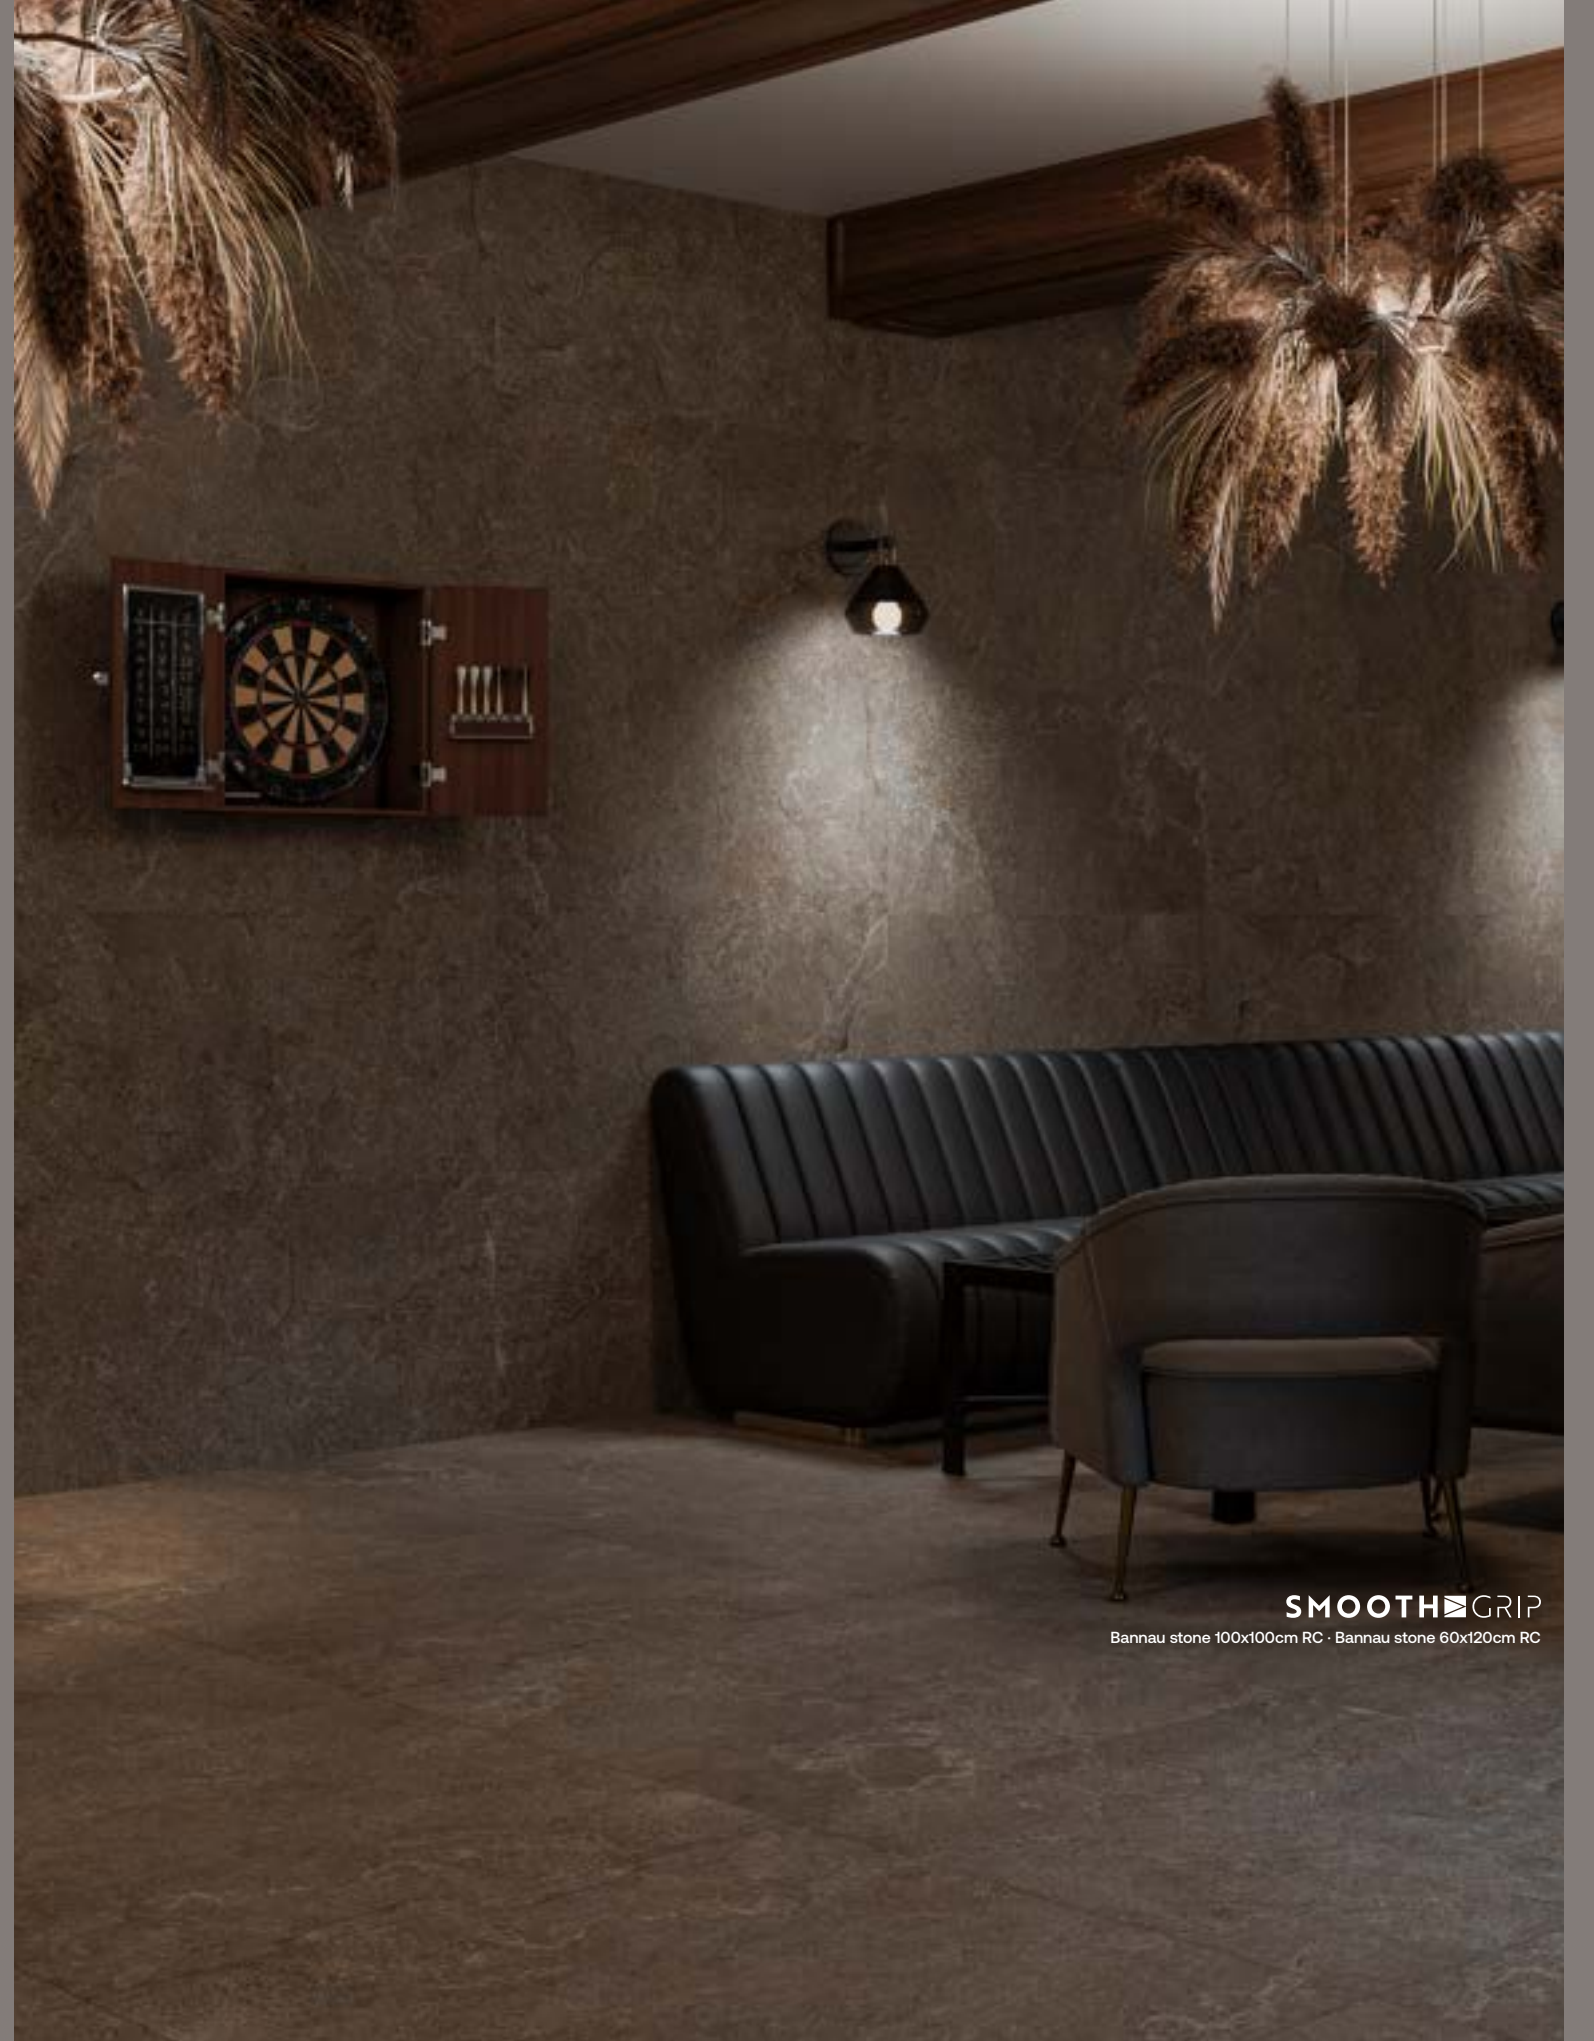

Bannau

PORCELAIN TILE

3 COLORS → 6 SIZES

SAND

STONE

NATURAL

SMOOTHGRIP

Bannau stone 100x100cm RC · Bannau stone 60x120cm RC