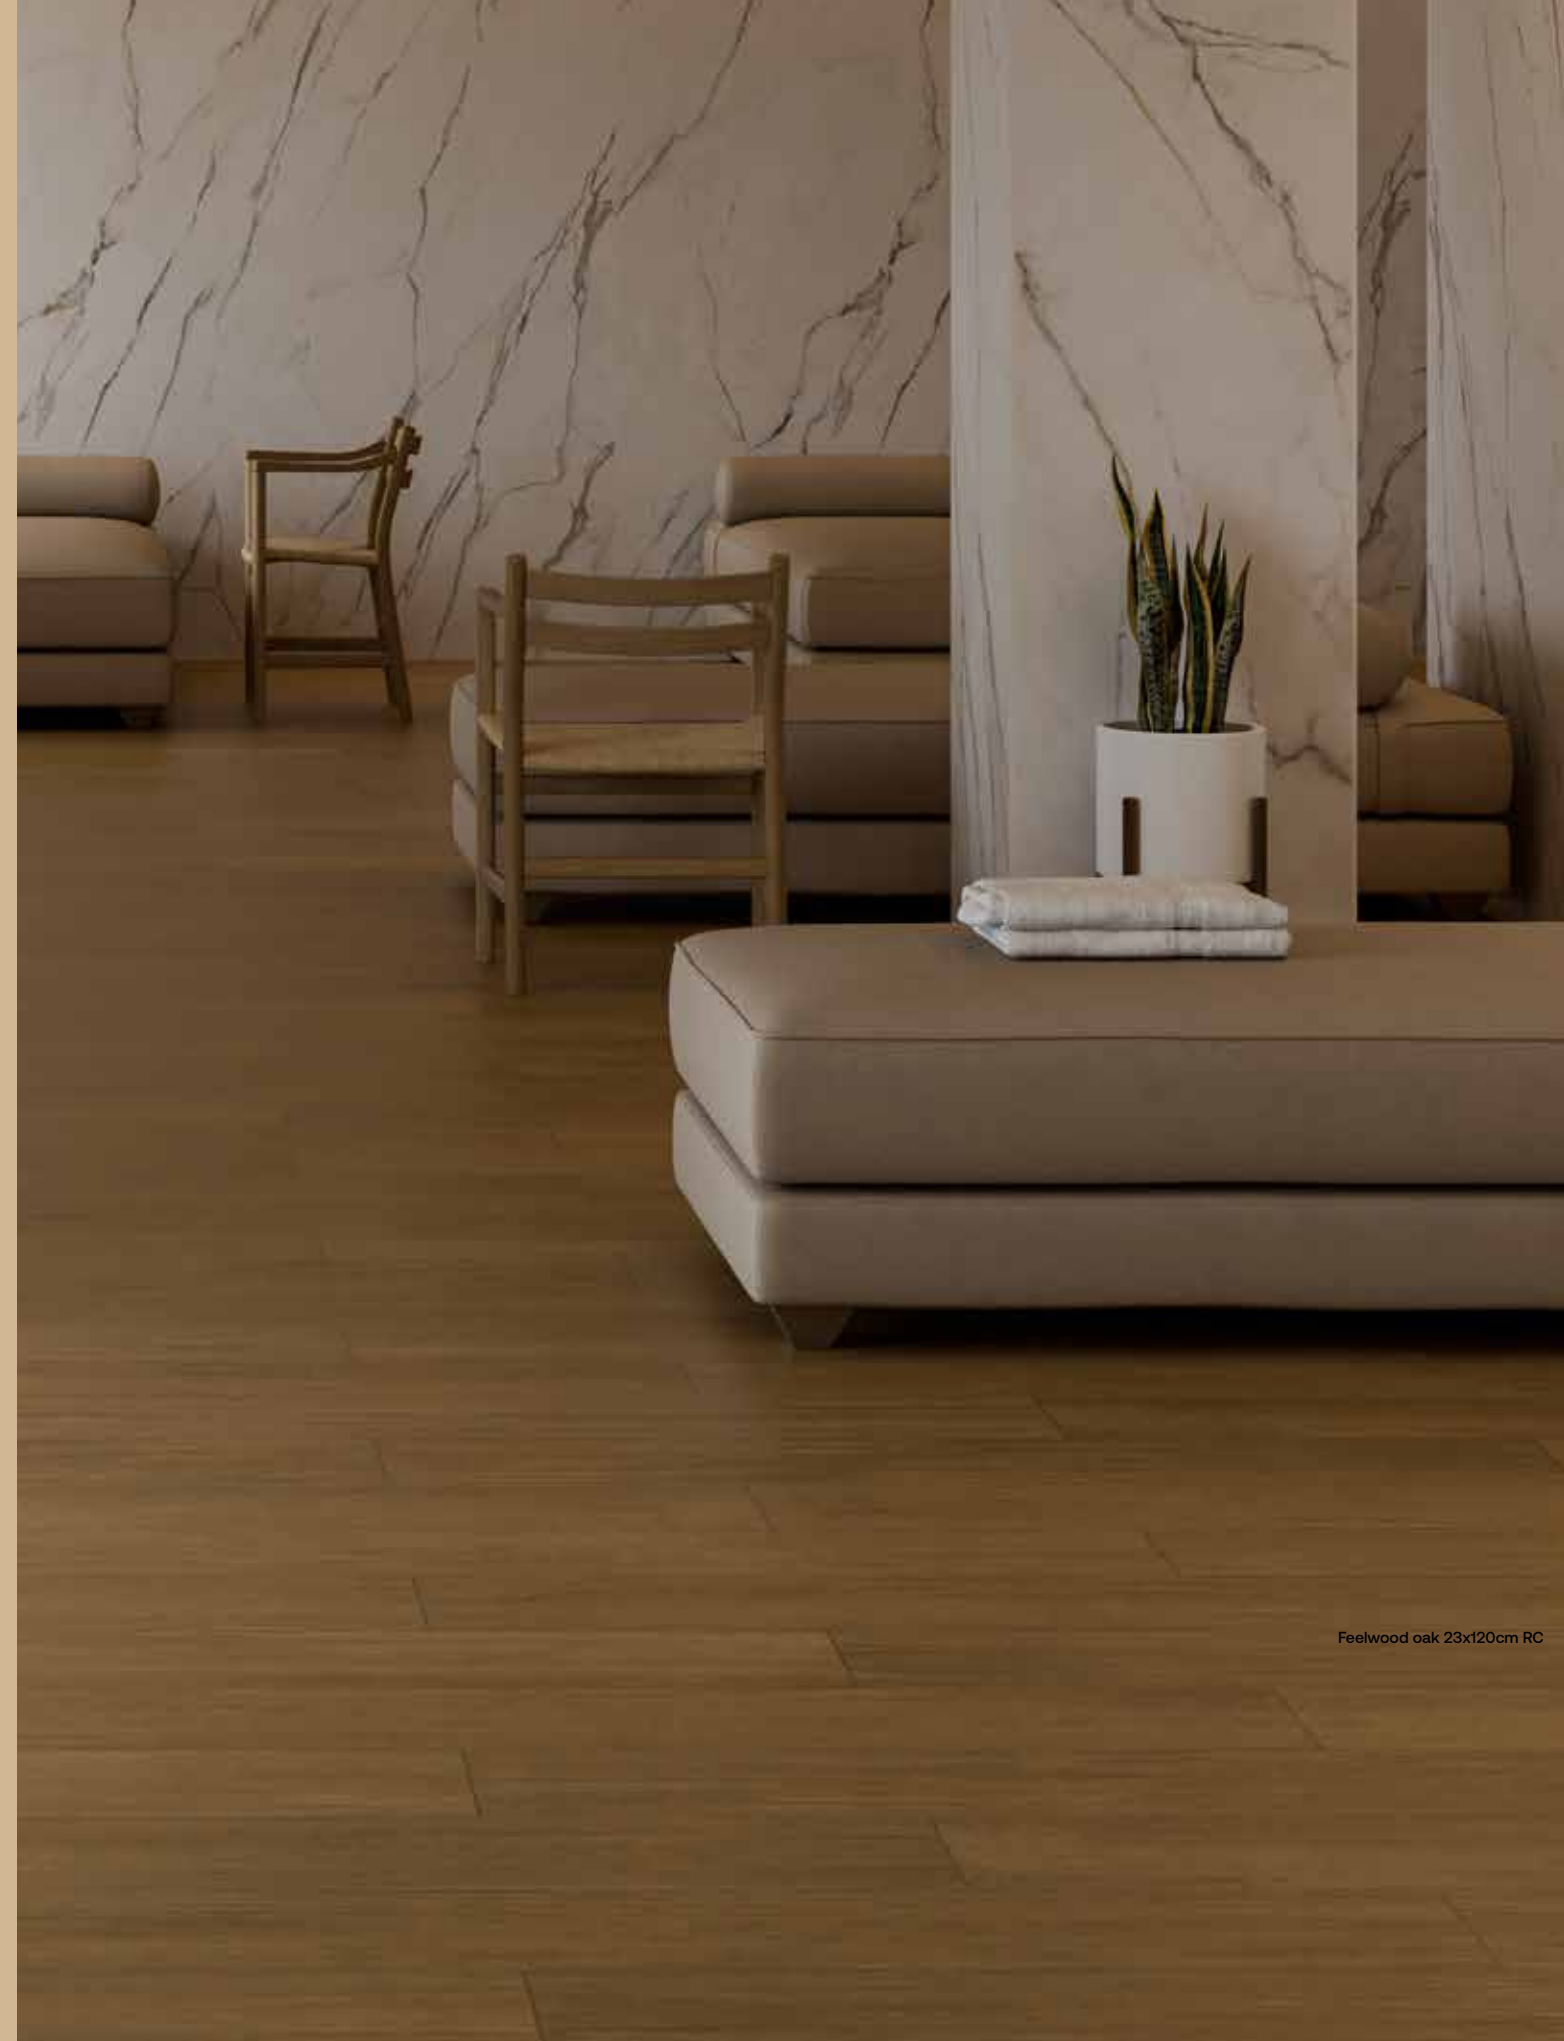

FEELWOOD

PORCELAIN TILE - WHITE & RED BODY WALL TILE

3 COLORS → 2 SIZES

LIGHT

OAK

TAUPE

vitacer.es

Feelwood oak 23x120cm RC