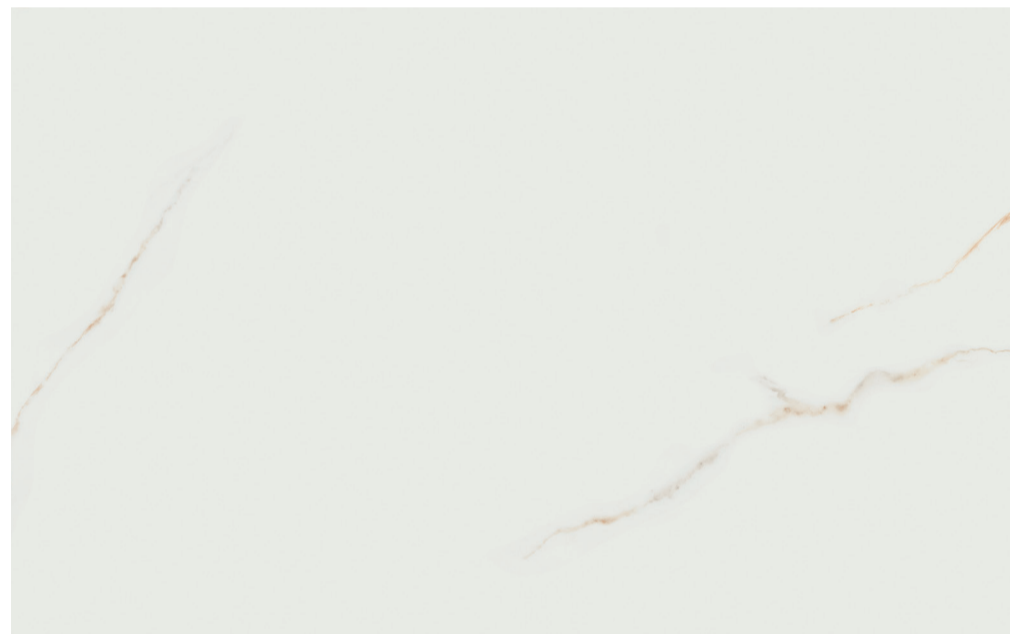

GOLD 60X120 CM RC

MARBLE

# ZANTE

PORCELAIN TILE

→ SATIN FINISH  
→ V2 SHADE VARIATION

PORCELAIN TILE

SILVER

60X120 CM RC - VPR402

GOLD

60X120 CM RC - VPR402