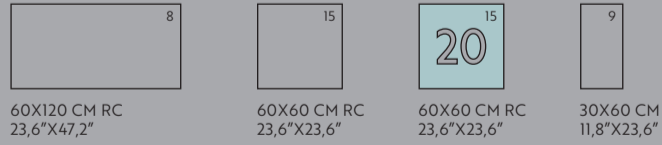

○ SOLID20

→ MATT FINISH
→ VI SHADE VARIATION
→ MOSAIC
→ SKIRTING & STEP *

REVESTIMIENTO - WHITE BODY
FAIENCE - WANDFLIESEN