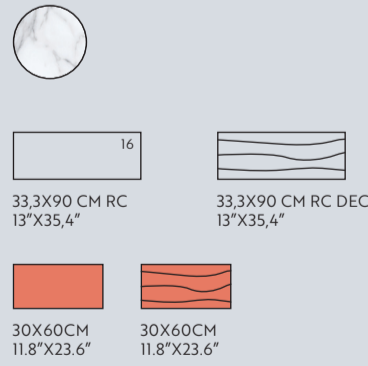

- → GLOSS FINISH → SATIN FINISH
- → V2 SHADE VARIATION
- → MOSAIC
- → SKIRTING & STEP *

REVESTIMIENTO - WHITE BODY - RED BODY
FAIENCE - WANDFLIESEN